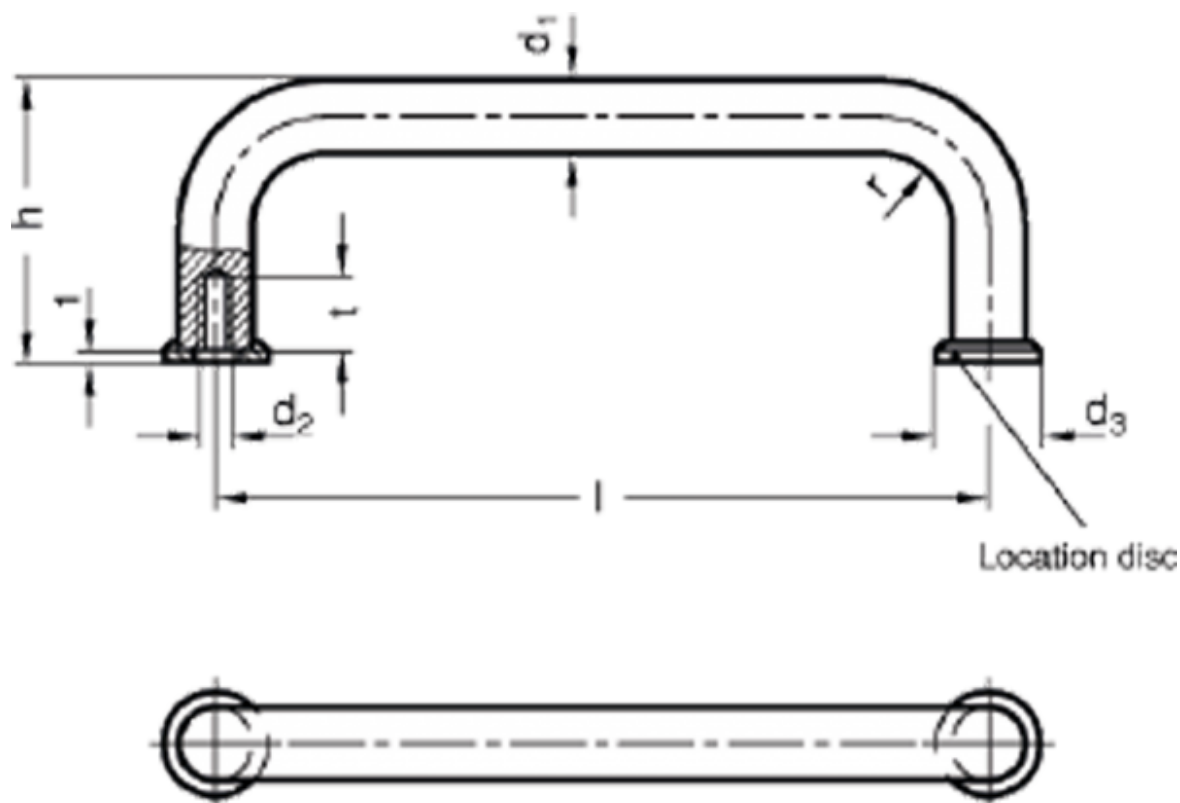

# Data Sheet

Article number: 20425888SW

Description: E+G U-handle GN 425-8-88-SW

## Measures

$d_1 = 8$   
 $d_2 = M4$   
 $d_3 = 12$   
 $h = 35$   
 $l = 88$   
 $r = 10$   
 $t = 8$